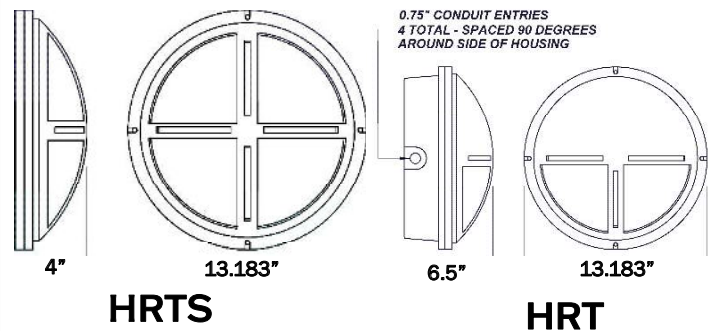

Certifications

- Location Listing:** Wet Location for Wall and Ceiling Mounting
- Other:** Buy America Compliant
ADA - HRTS Only

Dimensions

Construction

Housing: die-cast marine grade aluminum. **Trim:** injection-molded polycarbonate frame, with injection molded white luminous lens. **Finish:** high quality polyester powder coating, various finishes. **Hardware:** Stainless steel. **Mounting:** wall-mount over 4-inch junction box.