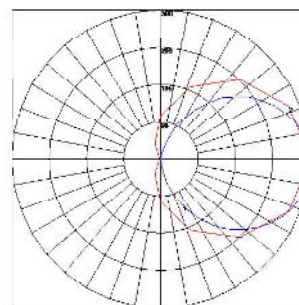

5

Aesthetics & Options

6

7

8

Product Specifications

1 — Product Code	2 — Trim	3 — Wattage	4 — Dimming	5 — Voltage
16 - GRDW16	STD (Blank)	L12.0 - (16, LT/ZE only)	ZE - 0-10V	UNV - (120V-277V)
24 - GRDW24	CNL SAT	L18.0 - (16/LT/ZE or 24/LE/TE/ZE only)	LE - Leading Edge	
36 - GRDW36	TBS TBT	L36.5 - (24/ZE or 36/ZE only)	LT - Leading/Trailing Edge	
48 - GRDW48	TWB TXT	L49.5 - (24/ZE only)	TE - Trailing Edge	
	VHT	L72.0 - (36/ZE only)		
		L70.0 - (48/ZE only)		

Performance

Wattage	Delivered Lumens	Efficacy LM/W	CCT	Size
L18.0	1379	73	3000K	16,24
L36.5	2439	52		36
L72.0	3855	49		36
L70.0	5213	92		48

Polar Graph Details:

IES File Name: GRDW-L18.0-TE500-SM-3000K.IES