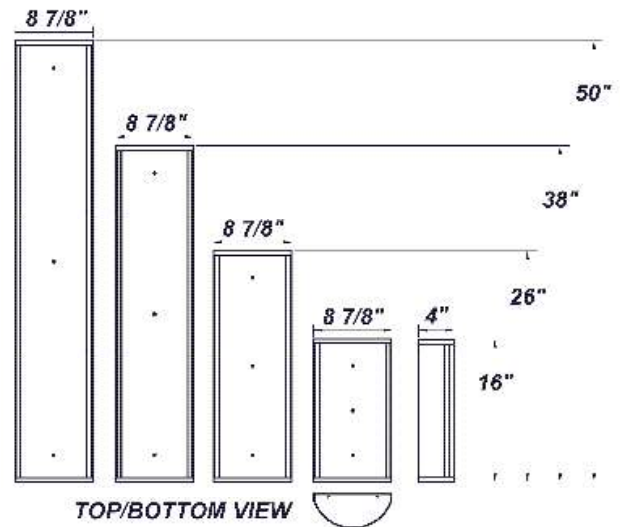

Dimensions

Construction

Mounting Pan: extruded aluminum. **End Caps:** die cast aluminum. **Diffuser:** extruded, high impact white luminous acrylic. **Finish:** high quality polyester powder coating, various finishes. **Hardware:** stainless steel. **Mounting:** wall-mounted over a 4-inch junction box.