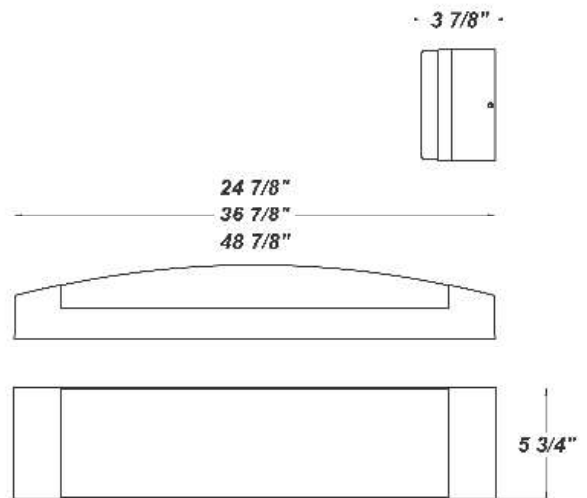

Certifications

- Location Listing:** Damp Location Rated for Wall or Ceiling Mounting
- Other:** ADA Compliant
Buy American Compliant

Dimensions

Construction

Back box: Formed Steel. **Trim:** Formed Aluminum with white acrylic diffuser. **Finish:** high quality polyester powder coating, various finishes. **Mounting:** wall- or ceiling-mounted above a 4-inch junction box.

Performance

Wattage	Source Lumens (Delivered)	Efficacy LM/W	CCT	Size
L22.0	3479	145	3000K	24
L33.0	(1984)	(51)		24
L36.0	(2566)	(61)		24
L35.0	5073	145		36
L72.0	10437	145		48

Polar Graph Details:

IES File Name: CPR24-L36.0-ZE1100-SM-30K.IES

Maximum Candela = 632.158 Located At Horizontal Angle = 0, Vertical Angle = 10

1 - Vertical Plane Through Horizontal Angles (0 - 180) (Through Max. Cd.)

2 - Horizontal Cone Through Vertical Angle (10) (Through Max. Cd.)