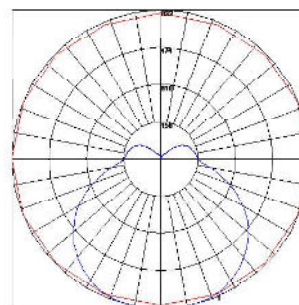

Catalog String

Fixture Core	CPR	<input type="text"/>	--	<input type="text"/>	<input type="text"/>	UNIV
		1	2	3	4	5
Aesthetics & Options	<input type="text"/>	<input type="text"/>	<input type="text"/>			
	6	7	8			

Performance

Wattage	Source Lumens (Delivered)	Efficacy LM/W	CCT	Size
L22.0	3479	145	3000K	24
L33.0	(1984)	(51)		24
L36.0	(2566)	(61)		24
L35.0	5073	145		36
L72.0	10437	145		48

Polar Graph Details:

IES File Name: CPR24-L36.0-ZE1100-SM-30K.IES

Maximum Candela = 632.158 Located At Horizontal Angle = 0, Vertical Angle = 10

1 - Vertical Plane Through Horizontal Angles (0 - 180) (Through Max. Cd.)

2 - Horizontal Cone Through Vertical Angle (10) (Through Max. Cd.)