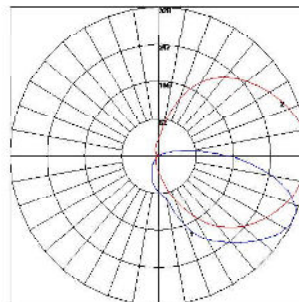

Birdie Oval

Architectural Indoor/Outdoor

Catalog String

Fixture Core

BEOC

1

2

3

4

UNIV

5

Aesthetics & Options

6

7

8

Product Specifications

1 — Product Code	2 — Trim	3 — Wattage	4 — Dimming	5 — Voltage
BEOC	GRL EYE	L13.0	ZE - 0-10V	UNIV - (120V-277V)
6 — Finish	7 — CCT	8 — Options		
FBK - Fine Textured Black FBZ - Fine Textured Bronze FWH - Fine Textured White FSV - Fine Textured Silver	30K - 3000K 35K - 3500K 40K - 4000K	F - Fused PCL - Photocell (specify voltage) SPD - Surge Protection Device TP - Tamper-Proof Screw Set		

Performance

Wattage	Delivered Lumens	Efficacy LM/W	CCT
L13.0	685	50	3000K

Polar Graph Details:

IES File Name: BEOC-L13.0-FGL-EYE-WH-30K.IES

Maximum Candela = 329.07 Located At Horizontal Angle = 360, Vertical Angle = 62.5

1 - Vertical Plane Through Horizontal Angles (360 - 180) (Through Max. Cd.)

2 - Horizontal Cone Through Vertical Angle (62.5) (Through Max. Cd.)

BUG Rating: B0-U2-G1