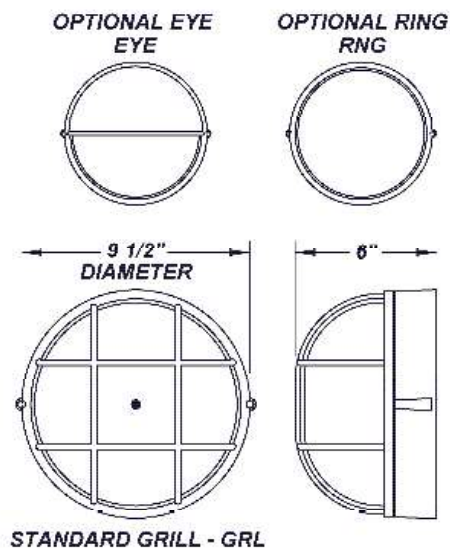

Certifications

- Location Listing:** Wet Location Rated for Wall and Ceiling
- Other:** Buy America Compliant (Select Models)

Dimensions

Construction

Housing: Die-Cast Aluminum Housing with Front and Back Gasketing. **Trim:** die-cast aluminum with White Polycarbonate Lens. **Finish:** high quality polyester powder coating, various finishes. **Hardware:** stainless steel. **Mounting:** wall-mounted over 4-inch junction box.