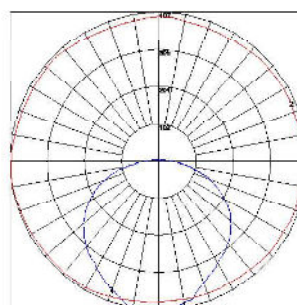

5

Aesthetics & Options

6

7

8

Product Specifications

1 — Product Code	2 — Trim	3 — Wattage	4 — Dimming	5 — Voltage
BEC	RNG GRL EYE	L13.0	LE - Lead Edge (Not Available in BAA) ZE - 0-10V	UNV - (120V-277V)
6 — Finish	7 — CCT	8 — Options		
FBK - Fine Textured Black FBZ - Fine Textured Bronze FWH - Fine Textured White FSV - Fine Textured Silver	30K - 3000K 35K - 3500K 40K - 4000K	EB - Integral EM Battery (Not Available in BAA) F - Fused PCL - Photocell (specify voltage) SPD - Surge Protection Device TP - Tamper-Proof Screw Set BAA - Buy America Compliant		

Performance

Wattage	Delivered Lumens	Efficacy LM/W	CCT
L13.0	1355	97	3000K

Polar Graph Details:

IES File Name: CTR180270-05.IES

Maximum Candela = 407138 Located At Horizontal Angle = 185, Vertical Angle = 11