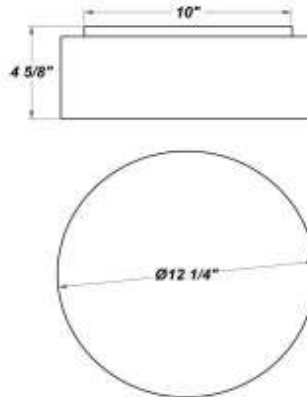

FINISHES

Brushed Nickel Vinyl

Gold Vein

Mocha

Natural Linen

White Linen

For RAL Colors & Custom Match - Contact Teron Lighting Inc.