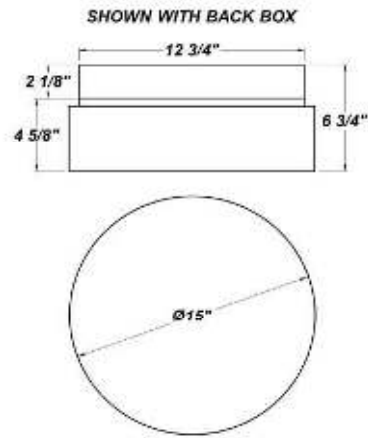

LINE DRAWING

LINE DRAWING NOT TO SCALE

FINISHES

Brushed Nickel Vinyl

Gold Vein

Mocha

Natural Linen

White Linen

For RAL Colors & Custom Match - Contact Teron Lighting Inc.