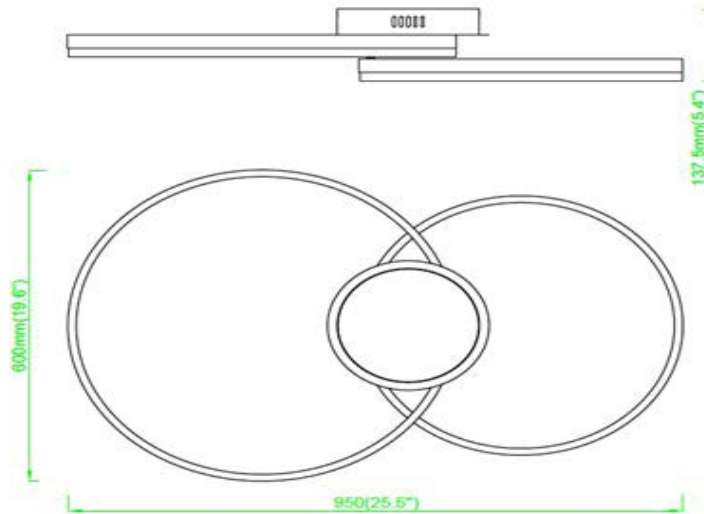

## FEATURES

- 0-10V Dimmable
- 19.6" Larger Ring Diameter
- Low Profile Seamless Aluminum Frame
- Acrylic Lens
- LED Light Fixture
- Circular Driver Box Hanging (Standard)
- UL Listed Dry Location For Ceiling Mount
- Direct Down Light
- Color Selectable 30K/35K/40K

## LINE DRAWING

LINE DRAWING NOT TO SCALE