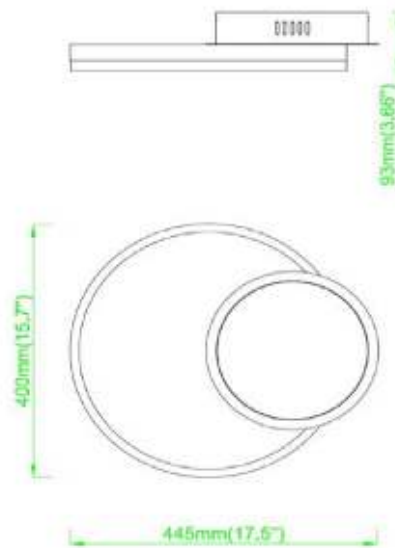

LUNAR 1T SM C LED

Architectural Indoor

PROJECT:	
TYPE:	
PO#:	QTY:
COMMENTS:	

FEATURES

- 0-10V Dimmable
- Acrylic Lens
- Circular Driver Box (Standard)
- Color Selectable 30K/35K/40K
- Direct Down Light
- LED Light Fixture
- Low Profile Seamless Aluminum Frame
- UL Listed Dry Location For Ceiling Mount

LINE DRAWING

LINE DRAWING NOT TO SCALE

FINISHES

Matte Black

Matte White

Platinum

LUNAR 1T SM C LED

Architectural Indoor

Aesthetics & Options

TRIM	FINISH	COLOR TEMP
Not Applicable	BK - Matte Black MW - Matte White (Standard) PL - Platinum	SL - Color Selectable (30/35/40K)
ORDER INFO		
Not Applicable Example ^	BK	SL

PROD	SOURCE	30K SPECS
LNR1T-SM-C	L20.0	<ul style="list-style-type: none"> • 30K - 3000K Color Temp • 1500 LED Source Lumens • 75 Lumens Per Watt • 80 CRI