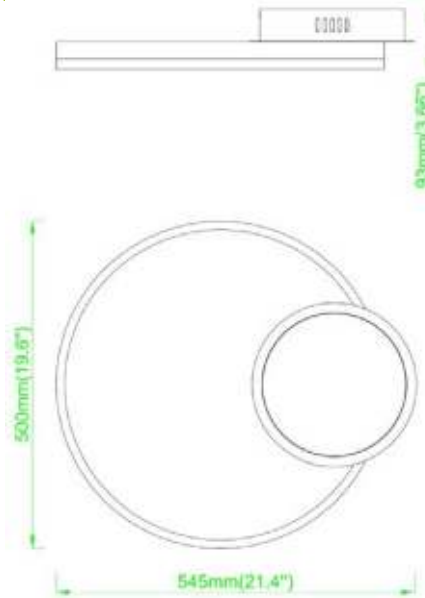

## FEATURES

- 0-10V Dimmable
- Acrylic Lens
- Circular Driver Box (Standard)
- Color Selectable 30K/35K/40K
- Direct Down Light
- LED Light Fixture
- Low Profile Seamless Aluminum Frame
- UL Listed Dry Location For Ceiling Mount

## LINE DRAWING

LINE DRAWING NOT TO SCALE