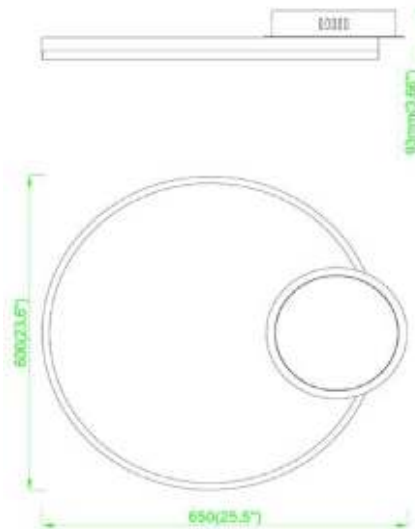

LUNAR 1T LG C LED

Architectural Indoor

PROJECT:	
TYPE:	
PO#:	QTY:
COMMENTS:	

FEATURES

- 0-10V Dimmable
- Acrylic Lens
- Circular Driver Box (Standard)
- Color Selectable 30K/35K/40K
- Direct Down Light
- LED Light Fixture
- Low Profile Seamless Aluminum Frame
- UL Listed Dry Location For Ceiling Mount

LINE DRAWING

LINE DRAWING NOT TO SCALE

FINISHES

Matte Black

Matte White

Platinum

LUNAR 1T LG C LED

Architectural Indoor