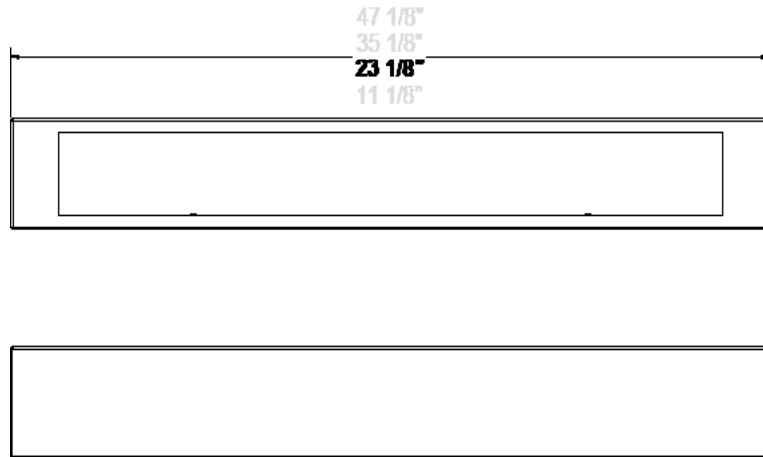

VICEROY W FLO LED 24"

Architectural Outdoor

PROJECT:	
TYPE:	
PO#:	QTY:
COMMENTS:	

FEATURES

- Front Light Output Only
- ADA Compliant
- Aluminum Fixture w/ Matte Silver Powder Coat Finish
- Aluminum Mounting Plate Mounts to Wall Surface (Centered Over Conduit)
- CSA Listed Wet Location For Wall Mount
- Dimmable @ 120-277V
- Estimated Lumen Depreciation (TM-21) 70% of Initial Lumens (L70) @ 90,000 Hours
- Integral Surge Protector
- LED Light Fixture
- Requires a 1/2" Watertight Conduit Connector (Not Included)
- White Acrylic Lens
- 0-10V Dimming

LINE DRAWING

LINE DRAWING NOT TO SCALE

FINISHES

Antique Copper

Antique Silver

Bronze Mist

Matte Silver

Sand

Swedish Steel

Textured Black

Textured Bronze

Textured White

For RAL Colors & Custom Match - Contact Teron Lighting Inc.