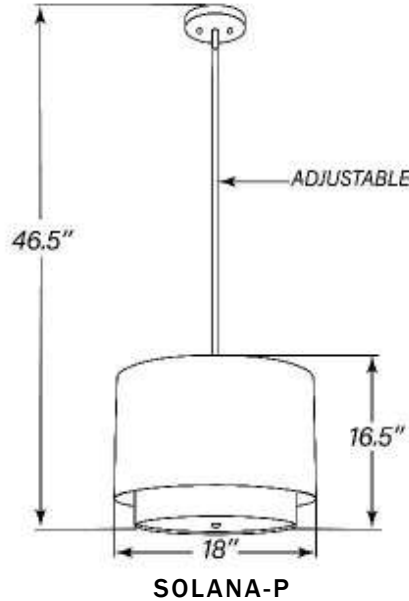

SOLANA-SF/P

Architectural Indoor

PROJECT:		
TYPE:		
PO#:		QTY:
COMMENTS:		

FEATURES

- Brushed Nickel Finish Canopy/Hardware
- 60A 19/ or 13W LED Max
- UL Listed Dry Location
- Lamps Not Included
- Mounts Directly to 4" J Box
- Fabric Shade
- Taupe, Ivory, or Black Fabric
- Inner and Outer Shade

LINE DRAWING

LINE DRAWING NOT TO SCALE

SOLANA-P

SOLANA-SF

FINISHES

Brushed Nickel

Taupe

Ivory

Black

SOLANA-SF/P

Architectural Indoor

Fixture Core

PROJECT:	
TYPE:	
PO#:	QTY:
COMMENTS:	

PRODUCT CODE	TRIM	SOURCE/WATTAGE	VOLTAGE
SLA - SF SLA - P	Not Applicable	60A 19 Inc. 13 Watt LED Max (Lamp Not Included)	120V
ORDER INFO			
SLA-SF Example ^	Not Applicable	60A	120V