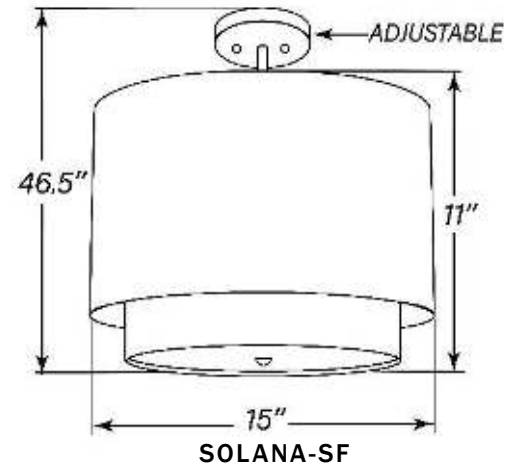

SOLANA-SF/P

Architectural Indoor

PROJECT:		
TYPE:		
PO#:		QTY:
COMMENTS:		

FEATURES

- Brushed Nickel Finish Canopy/Hardware
- 60A 19/ or 13W LED Max
- UL Listed Dry Location
- Lamps Not Included
- Mounts Directly to 4" J Box
- Fabric Shade
- Taupe, Ivory, or Black Fabric
- Inner and Outer Shade

LINE DRAWING

LINE DRAWING NOT TO SCALE

SOLANA-P

SOLANA-SF

FINISHES

Brushed Nickel

Taupe

Ivory

Black

SOLANA-SF/P

Architectural Indoor

Fixture Core

PROJECT:	
TYPE:	
PO#:	QTY:
COMMENTS:	

PRODUCT CODE	TRIM	SOURCE/WATTAGE	VOLTAGE
SLA - SF SLA - P	Not Applicable	60A 19 Inc. 13 Watt LED Max (Lamp Not Included)	120V
ORDER INFO			
SLA-SF Example ^	Not Applicable	60A	120V