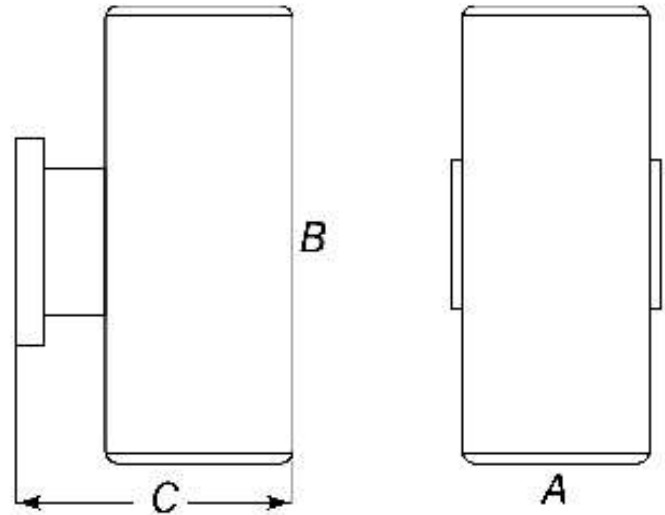

REGAL BFP

Architectural Outdoor

PROJECT:	
TYPE:	
PO#:	QTY:
COMMENTS:	

FEATURES

- Die-Cast Aluminum Housing
- Anodized Aluminum Reflector
- Glass Lense
- Mounts Directly to 4" Junction Box (By Others)
- Wet Location
- UL Listed Wet Location
- Up and Down Light RGL
- Down Light only RGS

LINE DRAWING

LINE DRAWING NOT TO SCALE

	A	B	C
REGAL-S	5"	8"	8"
REGAL-L	5"	15"	8"

FINISHES

Black

Bronze

REGAL BFP

Architectural Outdoor

Fixture Core

PROJECT:	
TYPE:	
PO#:	QTY:
COMMENTS:	

PRODUCT CODE	TRIM	SOURCE/WATTAGE	VOLTAGE
RGS- Regal 8" RGL - Regal 15"	Non Dimmable	1X60A - 60 W Max. 2X60A - 120W Max (Lamps Not Included)	120V

Aesthetics & Options