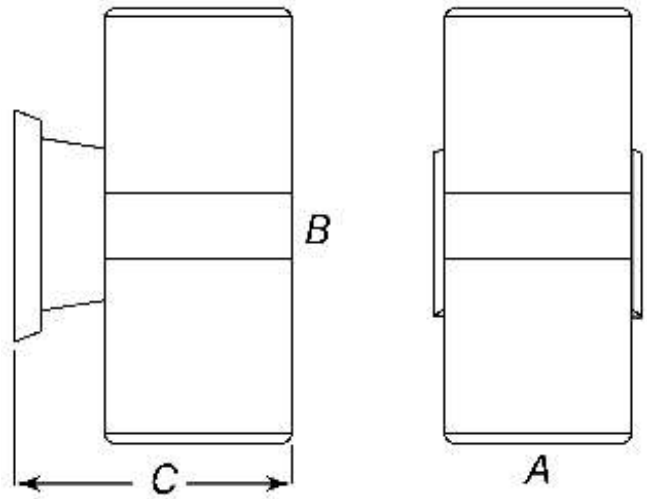

LAROUGE LED

Architectural Outdoor

PROJECT:	
TYPE:	
PO#:	QTY:
COMMENTS:	

FEATURES

- Die-Cast Aluminum Housing
- Anodized Aluminum Reflector
- LED Light Fixture
- Glass Lens
- Mounts Directly to 4" Junction Box (By Others)
- UL Listed Wet Location
- Down Light Only

LINE DRAWING

LINE DRAWING NOT TO SCALE

	A	B	C
LAROUGE-S	4.25"	6.25"	6.25"
LAROUGE-M	4.25"	8"	6.75"
LAROUGE-L	4.25"	10"	6.75"
LAROUGE-XL	4.38"	12"	6.5"

FINISHES

Black

Bronze

LAROUGE LED

Architectural Outdoor