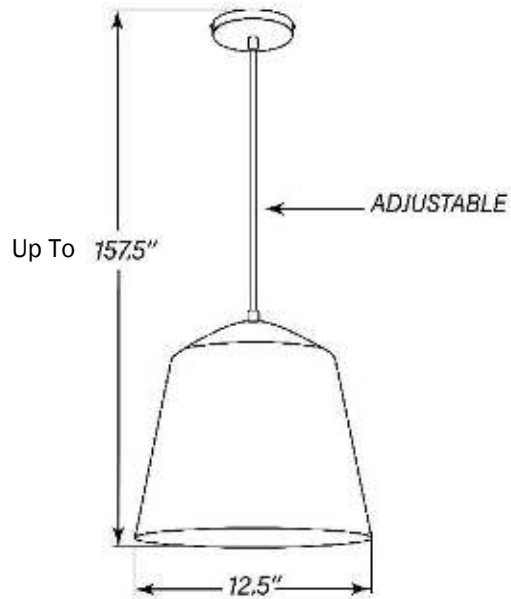

## FEATURES

- Steel Plated Housings
- 1 - Med Base Sockets
- Ceiling Mount - Pendant
- Mounts Directly to 4" J Box
- 60A - Max - 13W LED Max
- UL Listed Dry Location
- Down Light Only
- Lamps Not Included

## LINE DRAWING

LINE DRAWING NOT TO SCALE