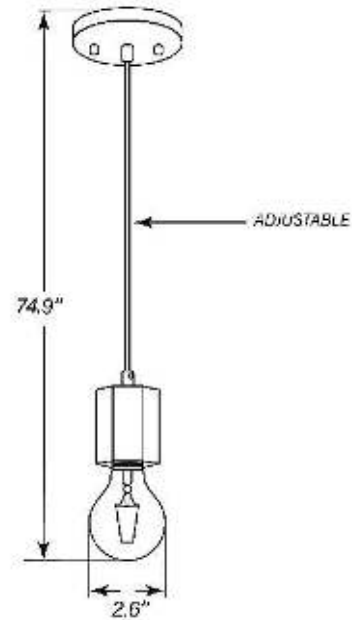

COFAX-P

Architectural Indoor

PROJECT:	
TYPE:	
PO#:	QTY:
COMMENTS:	

FEATURES

- Black Finish
- 1 - Med Base Socket
- Pendant Ceiling Mount
- Mounts Directly to 4" J Box
- 60A - 19 Max - 13W LED Max
- UL Listed Dry Location
- Lamp Not Included

LINE DRAWING

FINISHES

Black

COFAX-P

Architectural Indoor

Fixture Core

PROJECT:	
TYPE:	
PO#:	QTY:
COMMENTS:	

PRODUCT CODE	TRIM	SOURCE/WATTAGE	VOLTAGE
CFX - P	Not Applicable	60A-19 Max 13 Watt LED Max (Lamp Not Included)	120V
ORDER INFO			
CFX-P Example ^	Not Applicable	60A	120V