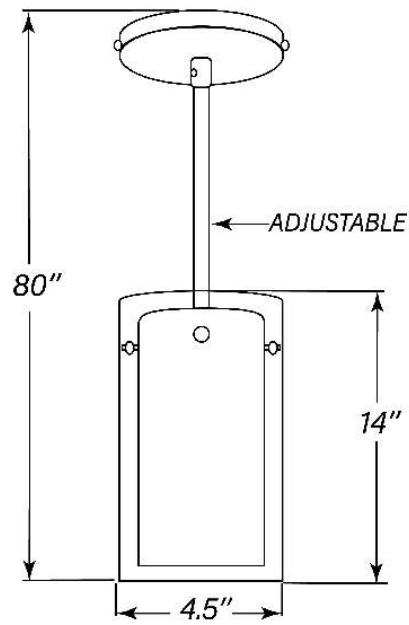

WALTON PENDANT

Architectural Indoor

PROJECT:	
TYPE:	
PO#:	QTY:
COMMENTS:	

FEATURES

- Steel Brushed Nickel Hardware
- White & Clear Glass Lens
- Mounts Directly to 4" J Box
- UL Listed Dry Location
- Medium Base Socket (Not Included)

LINE DRAWING

FINISHES

Brushed Nickel

WALTON PENDANT

Architectural Indoor

Fixture Core

PROJECT:	
TYPE:	
PO#:	QTY:
COMMENTS:	

PRODUCT CODE	TRIM	SOURCE/WATTAGE	VOLTAGE
WNT - P	Not Applicable	60A Max 13 Watt LED Max (Lamp Not Included)	120V
ORDER INFO			
WNT-P	Not Applicable	60A	120V
Example ^			