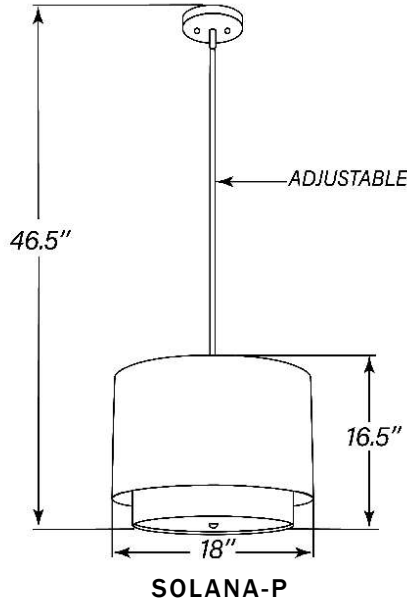

## FEATURES

- Brushed Nickel Finish Canopy/Hardware
- 60A 19/ or 13W LED Max
- UL Listed Dry Location
- Lamps Not Included
- Mounts Directly to 4" J Box
- Fabric Shade
- Taupe, Ivory, or Black Fabric
- Inner and Outer Shade

## LINE DRAWING

LINE DRAWING NOT TO SCALE

# SOLANA-SF/P

Architectural Indoor

Fixture Core

PROJECT:	
TYPE:	
PO#:	QTY:
COMMENTS:	

PRODUCT CODE	TRIM	SOURCE/WATTAGE	VOLTAGE
SLA - SF SLA - P	Not Applicable	60A 19 Inc. 13 Watt LED Max (Lamp Not Included)	120V
ORDER INFO			
SLA-SF Example ^	Not Applicable	60A	120V