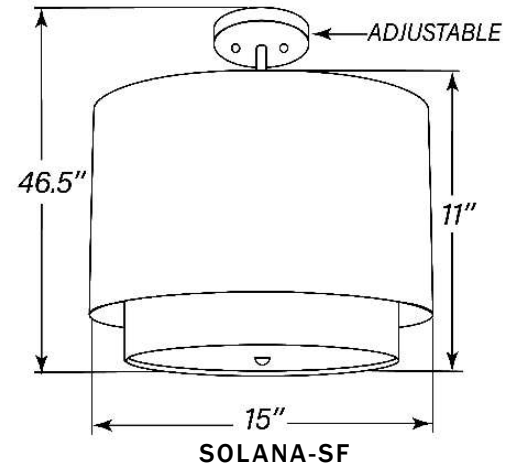

## FEATURES

- Brushed Nickel Finish Canopy/Hardware
- 60A 19/ or 13W LED Max
- UL Listed Dry Location
- Lamps Not Included
- Mounts Directly to 4" J Box
- Fabric Shade
- Taupe, Ivory, or Black Fabric
- Inner and Outer Shade

## LINE DRAWING

LINE DRAWING NOT TO SCALE