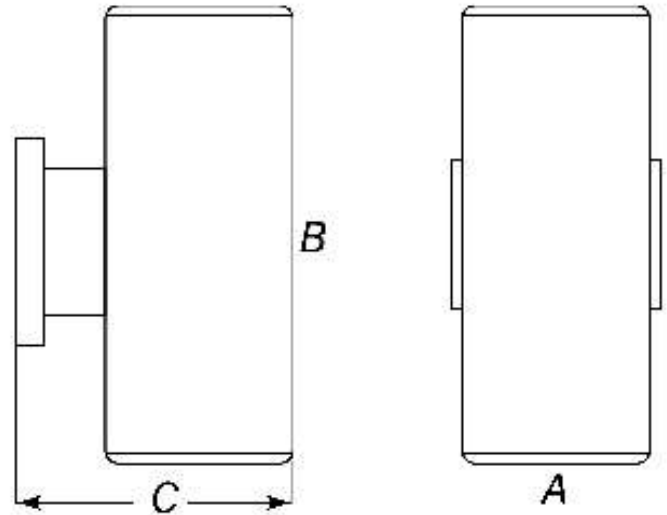

## FEATURES

- Die-Cast Aluminum Housing
- Anodized Aluminum Reflector
- Glass Lens
- Mounts Directly to 4" Junction Box (By Others)
- Wet Location
- UL Listed Wet Location
- Up and Down Light RGL
- Down Light only RGS

## LINE DRAWING

LINE DRAWING NOT TO SCALE

	A	B	C
REGAL-S	5"	8"	8"
REGAL-L	5"	15"	8"