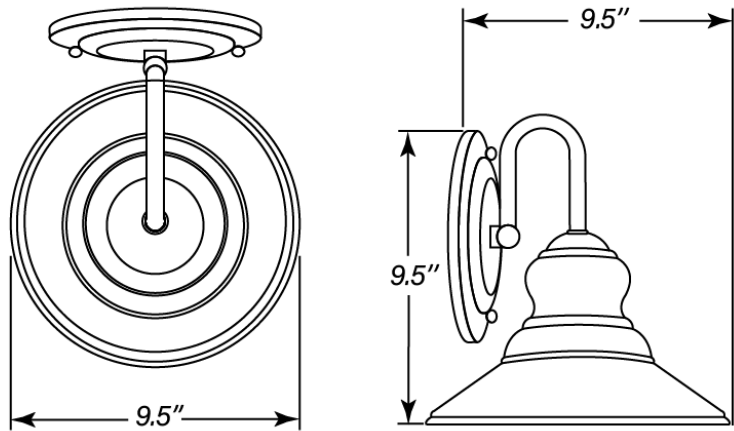

HELIUS

Architectural Outdoor

PROJECT:	
TYPE:	
PO#:	QTY:
COMMENTS:	

FEATURES

- Steel Powdercoated Housing
- 1 - Medium Base Socket
- Mounting Hardware Included
- UL Listed Wet Location For Wall Mount
- Open Bottom/ Down Light Only

LINE DRAWING

LINE DRAWING NOT TO SCALE

FINISHES

Silver

Weathered Bronze

HELIUS

Architectural Indoor

Fixture Core