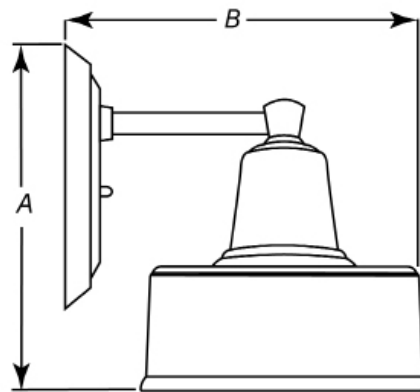

LINE DRAWING

LINE DRAWING NOT TO SCALE

	A	B	C
Hanover-S	8"	8.25"	6.5"
Hanover-L	8"	9.25"	8.75"

FINISHES

Silver

Bronze

HANOVER

Architectural Outdoor

Fixture Core

PROJECT:	
TYPE:	
PO#:	QTY:
COMMENTS:	

PRODUCT CODE	TRIM	SOURCE/WATTAGE	VOLTAGE
HNR - S	Not Applicable	1- Medium Base Socket (Lamp Not Included)	120V
HNR - L			
ORDER INFO			

Example ^

Aesthetics & Options