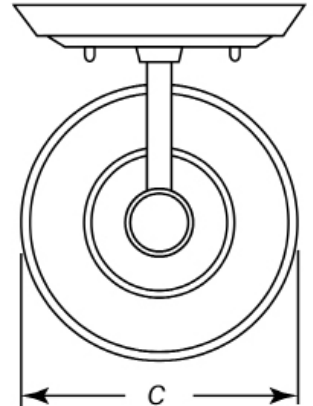

HANOVER

Architectural Outdoor

PROJECT:	
TYPE:	
PO#:	QTY:
COMMENTS:	

FEATURES

- Composite Resin Housing and Acrylic Lens With UV Protection For Long Term Fade Resistance
- 1 - Medium Base Socket
- Mounted Hardware Included
- cUL - UL Listed Wet Location For Wall Mount

LINE DRAWING

LINE DRAWING NOT TO SCALE

	A	B	C
Hanover-S	8"	8.25"	6.5"
Hanover-L	8"	9.25"	8.75"

FINISHES

Silver

Bronze

HANOVER

Architectural Outdoor

Fixture Core

PROJECT:	
TYPE:	
PO#:	QTY:
COMMENTS:	

PRODUCT CODE	TRIM	SOURCE/WATTAGE	VOLTAGE
HNR - S	Not Applicable	1- Medium Base Socket (Lamp Not Included)	120V
HNR - L			
ORDER INFO			

Example ^

Aesthetics & Options