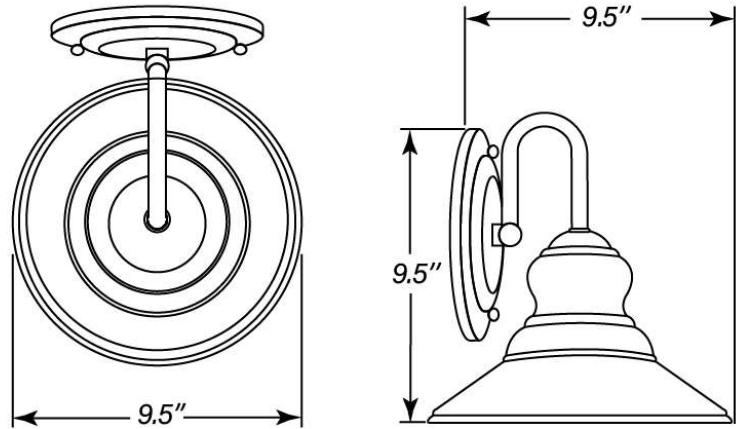

## FEATURES

- Steel Powder coated Housing
- 1 - Medium Base Socket
- UL Listed Wet Location For Wall Mount
- 60W Max Incandescent
- 13W Max LED
- Open Bottom / Down Light Only
- Mounting Hardware Included

## LINE DRAWING

LINE DRAWING NOT TO SCALE