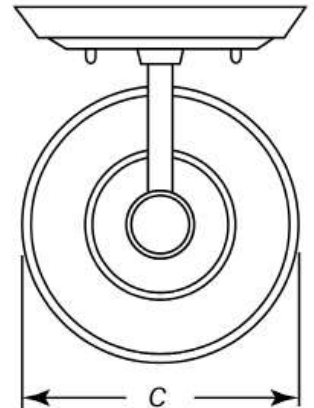

## FEATURES

- Composite Resin Housing and Acrylic Lens With UV Protection For Long Term Fade Resistance
- 1 - Medium Base Socket
- Mounted Hardware Included
- cUL - UL Listed Wet Location For Wall Mount

## LINE DRAWING

LINE DRAWING NOT TO SCALE

	A	B	C
Hanover-S	8"	8.25"	6.5"
Hanover-L	8"	9.25"	8.75"