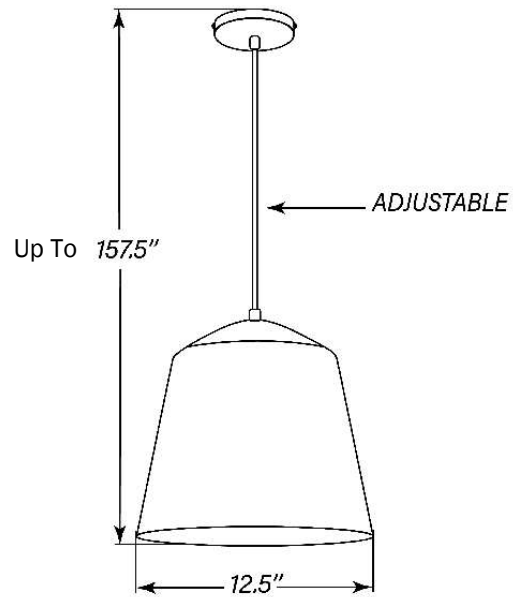

LINE DRAWING

LINE DRAWING NOT TO SCALE

FINISHES

Black

Brushed Nickel

Antique Gold