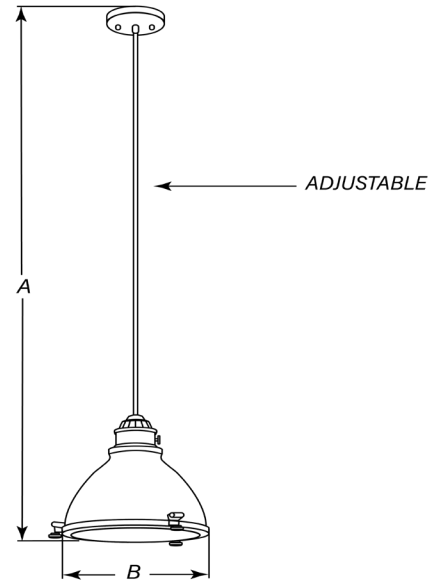

## FEATURES

- Polished Nickel or Weathered Bronze Finish
- Steel Housings
- 1 - Med Base Sockets
- Frosted Glass Lens
- Mounts Directly to 4" J Box
- UL Listed Dry Location

## LINE DRAWING

LINE DRAWING NOT TO SCALE

	B	A
CAROLTON-P-S	7"	47.5"
CAROLTON-P-M	13"	48"
CAROLTON-P-L	17"	49"