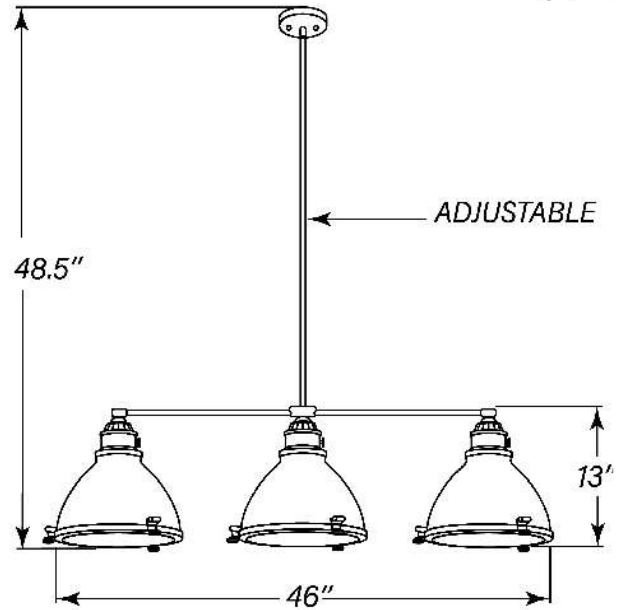

CAROLTON-3

Architectural Indoor

PROJECT:	
TYPE:	
PO#:	QTY:
COMMENTS:	

FEATURES

- Polished Nickel or Weathered Bronze Finish
- Steel Housings
- 3 - Med Base Sockets
- Frosted Glass Lens
- Mounts Directly to 4" J Box
- 3 x 60A - Max - 3 x 13W LED Max
- UL Listed Dry Location

LINE DRAWING

LINE DRAWING NOT TO SCALE

FINISHES

Polished Nickel

Weathered Bronze

CAROLTON-3

Architectural Indoor

Fixture Core

PROJECT:	
TYPE:	
PO#:	QTY:
COMMENTS:	

PRODUCT CODE	TRIM	SOURCE/WATTAGE	VOLTAGE
CRN - 3	Not Applicable	3 x 60A Max 3 x 13 Watt LED Max (Lamp Not Included)	120V
ORDER INFO			
CRN-3	Not Applicable	3X60A	120V