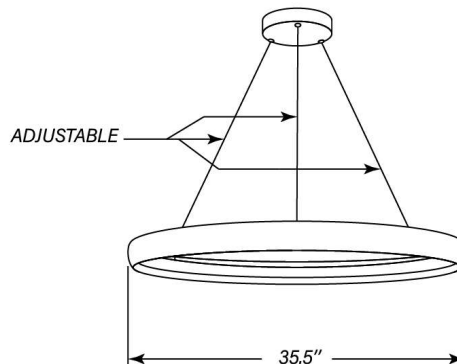

BARRON LED PENDANT

Architectural Indoor

PROJECT:	
TYPE:	
PO#:	QTY:
COMMENTS:	

FEATURES

- White Glass Diffusers
- Up/Down Light
- LED Light Fixture
- Low Profile Seamless Steel Frame
- 3000K
- Round Driver Box Hanging System (Standard)
- Suspended LED Circle
- Suspension Cables are 6' Long and Field Adjustable
- UL Listed Dry Location For Ceiling Mount

LINE DRAWING

LINE DRAWING NOT TO SCALE

FINISHES

Matte Black

Matte White

BARRON LED PENDANT

Architectural Indoor

Fixture Core