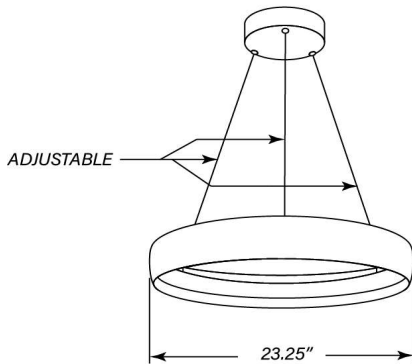

BARRON LED PENDANT

Architectural Indoor

PROJECT:	
TYPE:	
PO#:	QTY:
COMMENTS:	

FEATURES

- White Glass Diffusers
- Up/Down Light
- LED Light Fixture
- Low Profile Seamless Steel Frame
- 3000K
- Round Driver Box Hanging System (Standard)
- Suspended LED Circle
- Suspension Cables are 6' Long and Field Adjustable
- UL Listed Dry Location For Ceiling Mount

LINE DRAWING

LINE DRAWING NOT TO SCALE

FINISHES

Matte Black

Matte White

BARRON LED PENDANT

Architectural Indoor

Fixture Core