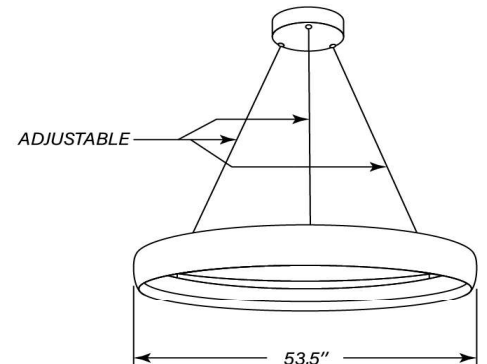

BARRON LED PENDANT

Architectural Indoor

PROJECT:	
TYPE:	
PO#:	QTY:
COMMENTS:	

FEATURES

- White Glass Diffusers
- Up/Down Light
- LED Light Fixture
- Low Profile Seamless Steel Frame
- 3000K
- Round Driver Box Hanging System (Standard)
- Suspended LED Circle
- Suspension Cables are 6' Long and Field Adjustable
- UL Listed Dry Location For Ceiling Mount

LINE DRAWING

LINE DRAWING NOT TO SCALE

FINISHES

Matte Black

Matte White

BARRON LED PENDANT

Architectural Indoor

Fixture Core