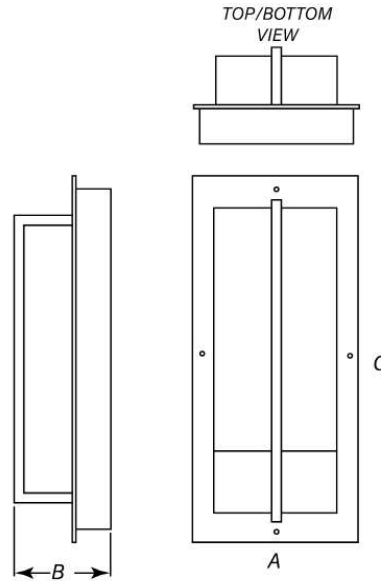

## FEATURES

- Lumious White Acrylic Diffusers
- Steel Housing Factory Powder Coated
- LED Light Fixture
- UL Approved Wet Location For Vertical Mounting
- Mounting Hardware Included
- Mounts Over 4" Junction Box w/ Easy-hang Wall Mounting Plate (Included)

## LINE DRAWING

LINE DRAWING NOT TO SCALE

	A	B	C
<i>Allina- S</i>	5.5"	5"	12"
<i>Allina- M</i>	6.5"	6"	16"
<i>Allina- L</i>	7.5"	7"	20"