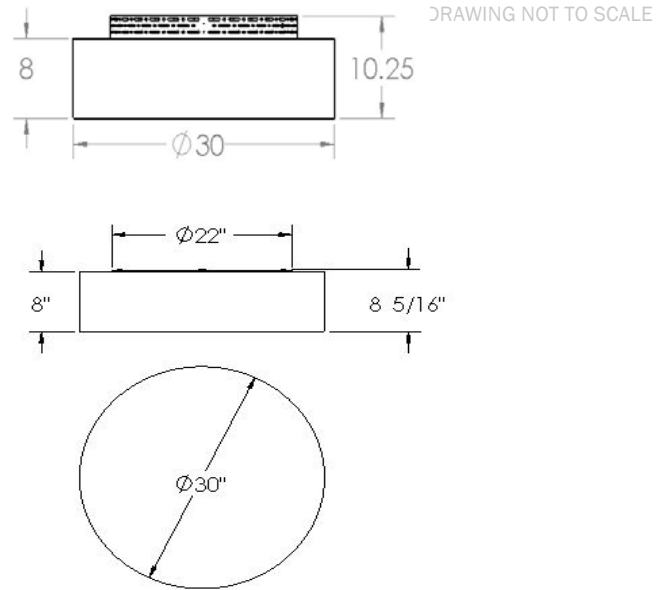

LINE DRAWING

FINISHES

Textured Nickel Vinyl

Gold Vein

Mocha

Natural Linen

White Linen

For RAL Colors & Custom Match - Contact Teron Lighting Inc.