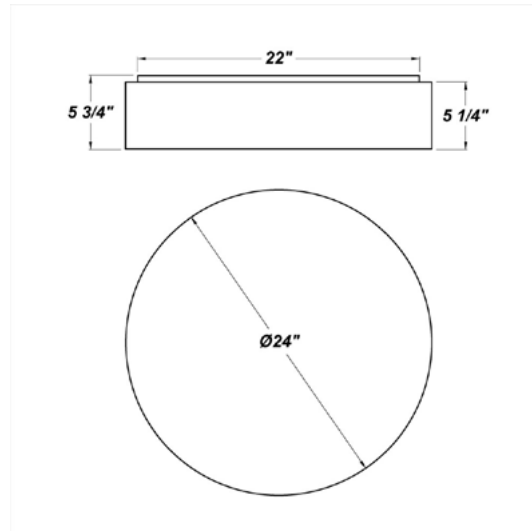

LINE DRAWING

LINE DRAWING NOT TO SCALE

FINISHES

Textured Nickel Vinyl

Gold Vein

Mocha

Natural Linen

White Linen

For RAL Colors & Custom Match - Contact Teron Lighting Inc.