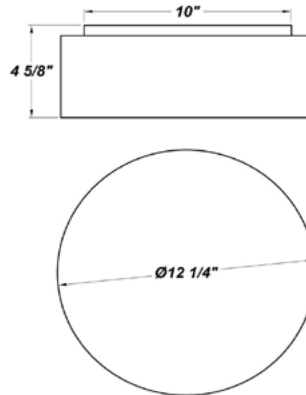

FINISHES

Textured Nickel Vinyl

Gold Vein

Mocha

Natural Linen

White Linen

For RAL Colors & Custom Match - Contact Teron Lighting Inc.