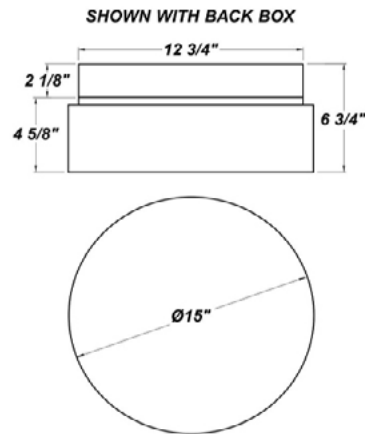

LINE DRAWING

LINE DRAWING NOT TO SCALE

FINISHES

Textured Nickel Vinyl

Gold Vein

Mocha

Natural Linen

White Linen

For RAL Colors & Custom Match - Contact Teron Lighting Inc.