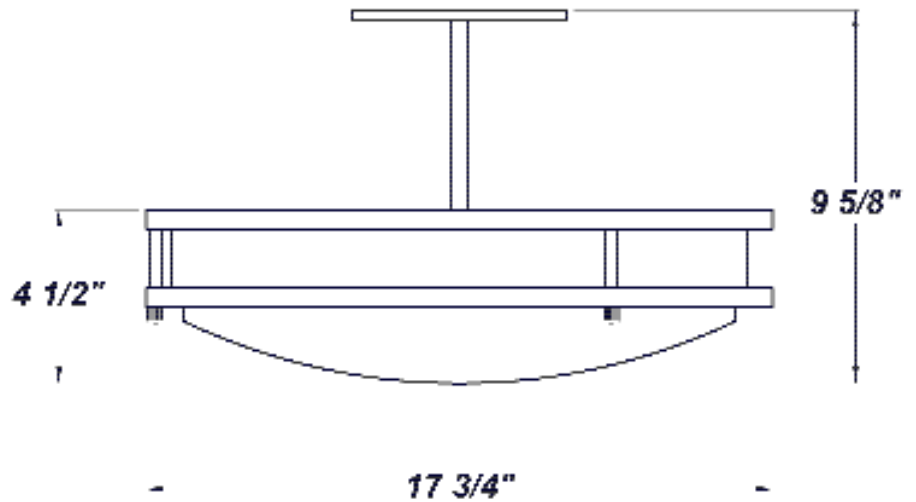

LINE DRAWING

LINE DRAWING NOT TO SCALE

FINISHES

Antique Copper	Antique Silver	Bronze Mist	Matte Silver	Sand	Swedish Steel
Textured Black	Textured Bronze	Textured White			

For RAL Colors & Custom Match - Contact Teron Lighting Inc.