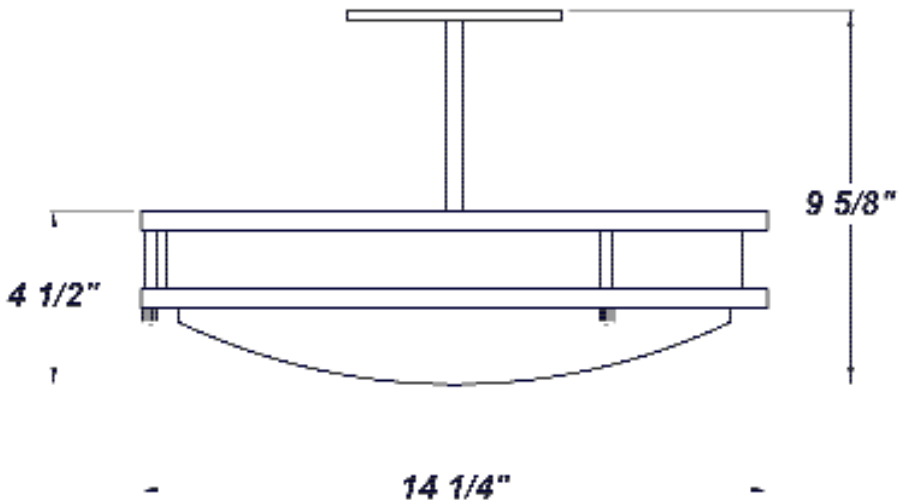

LINE DRAWING

LINE DRAWING NOT TO SCALE

FINISHES

Antique Copper 	Antique Silver 	Bronze Mist 	Matte Silver 	Sand 	Swedish Steel
Textured Black 	Textured Bronze 	Textured White 			

For RAL Colors & Custom Match - Contact Teron Lighting Inc.