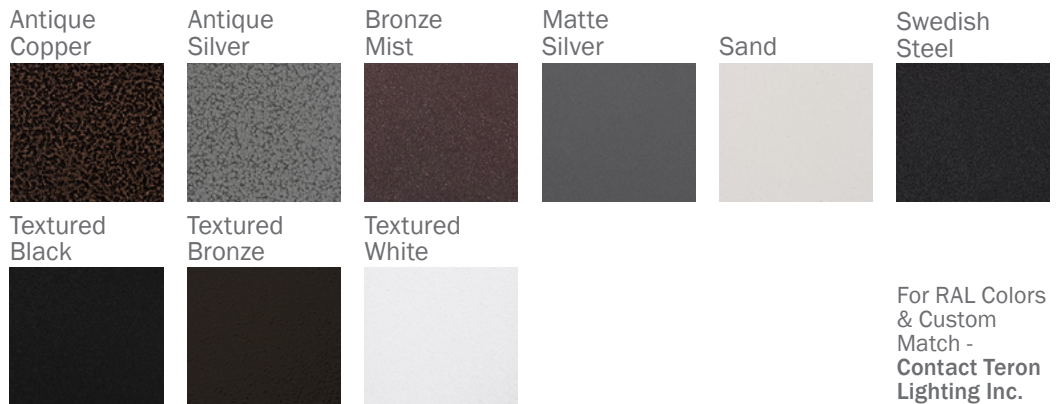

NIKE C LED 18"

Architectural Indoor

PROJECT:	
TYPE:	
PO#:	QTY:
COMMENTS:	

FEATURES

- ADA Compliant
- CSA Listed Damp Location for Ceiling and Wall Mount
- Die-Form Cold-Rolled Steel Housing w/ Brushed Nickel Plated Finish
- Emergency Battery Available
- IES Files Are Available
- LED Light Fixture
- Luminous White Acrylic Diffuser
- L70 Life time for 60,000hr (L21.0 only)
- Mounting Hardware Included
- Mounts Directly to 4" Junction Box (By Others)
- Steel Mounting Pan w/ Hi-Reflectance White Powder Coat Finish
- Steel Trim w/ Brushed Nickel Plated Finish

LINE DRAWING

FINISHES