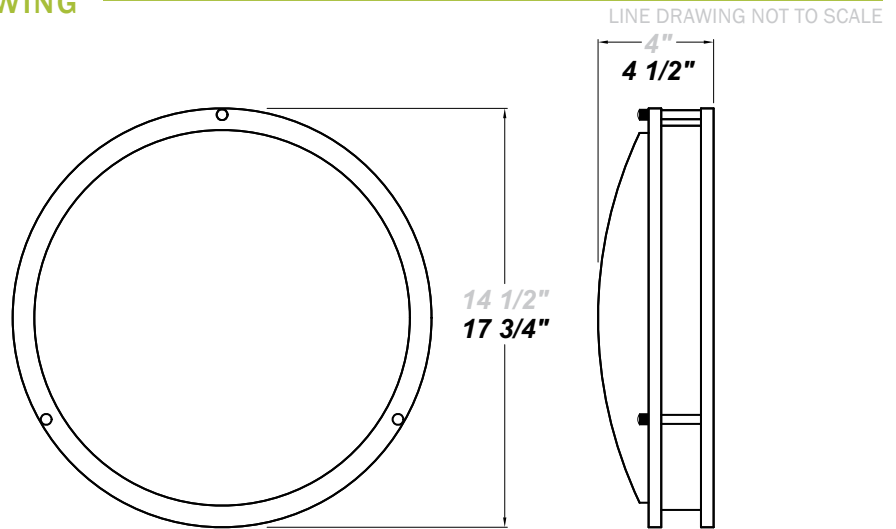

LINE DRAWING