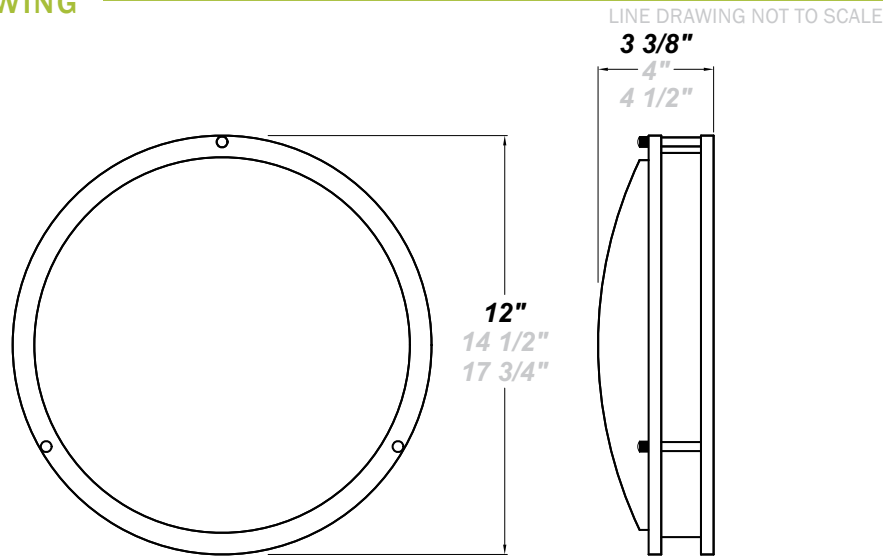

LINE DRAWING

FINISHES

Antique Copper

Antique Silver

Bronze Mist

Matte Silver

Sand

Swedish Steel

Textured Black

Textured Bronze

Textured White

For RAL Colors & Custom Match - Contact Teron Lighting Inc.