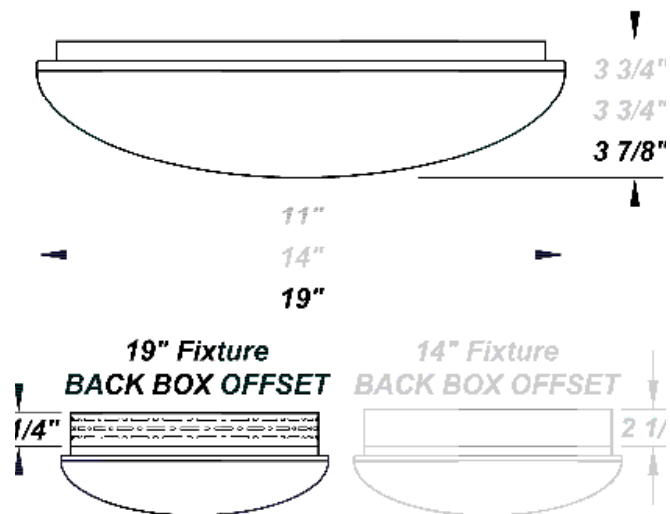

LINE DRAWING

LINE DRAWING NOT TO SCALE