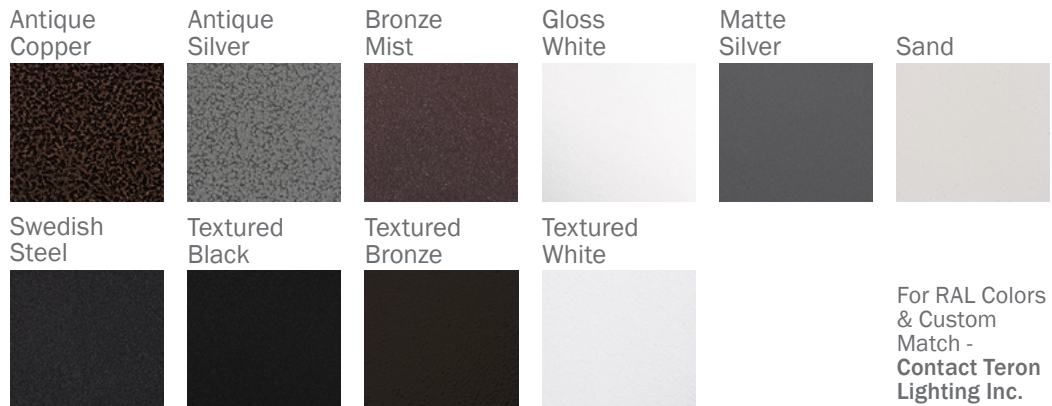

FAULTLESS LED 19"

Architectural Indoor

PROJECT:	
TYPE:	
PO#:	QTY:
COMMENTS:	

FEATURES

- Steel Mounting Pan w/ Hi-Reflectance White Powder Coat Finish (For L21.0 & L37.5)
- Aluminum Mounting Pan w/ Hi-Reflectance White Powder Coat Finish (For L30.0)
- Luminous White Acrylic Diffuser
- Mounts Directly to 4" Junction Box (By Others)
- IES Files Available
- ADA Compliant
- CSA Listed Damp Location
- Emergency Battery Available
- LED Light Fixture
- Mounting Hardware Included

LINE DRAWING

LINE DRAWING NOT TO SCALE

FINISHES