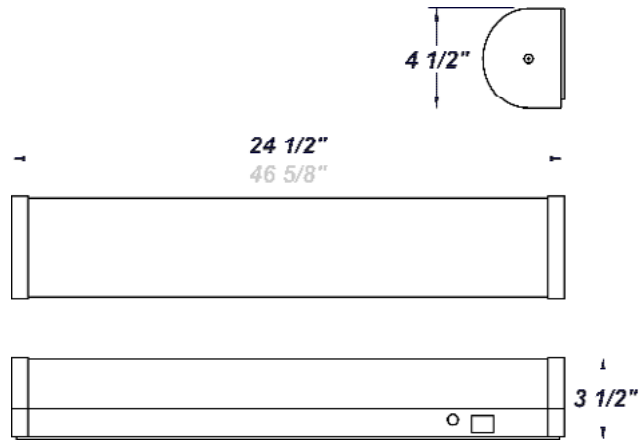

## FEATURES

- ADA Compliant
- CSA Dry Location For Wall or Ceiling Mount
- Energy Star Listed for L17 Only
- LED Light Fixture
- Luminous White Acrylic Diffuser
- Mounts Directly to Surface w/ 2 Wall Anchors (Not Included)
- Steel Mount Pan & End Caps w/ Gloss White Powder Coat Finish

## LINE DRAWING

LINE DRAWING NOT TO SCALE