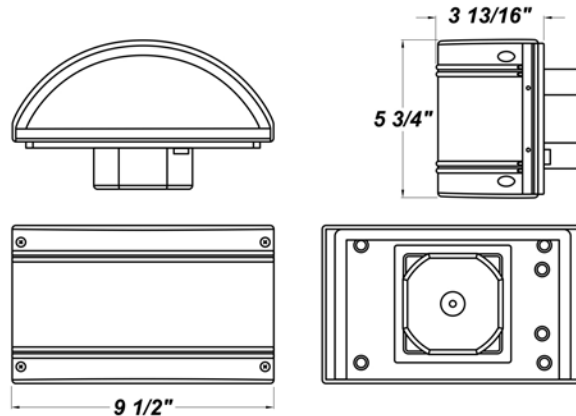

## FEATURES

- ADA Compliant
- Aluminum Mounting Plate Mounts to Wall Surface (Centered Over And Attached to J-box)
- CSA Listed Wet Location For Wall Mounting
- Clear Polycarbonate Lenses
- Die-Cast Aluminum Housing w/ Textured Black Polyester Powder Coat Finish
- Down Light Only
- LED Light Fixture
- Surge Protector

## LINE DRAWING

LINE DRAWING NOT TO SCALE