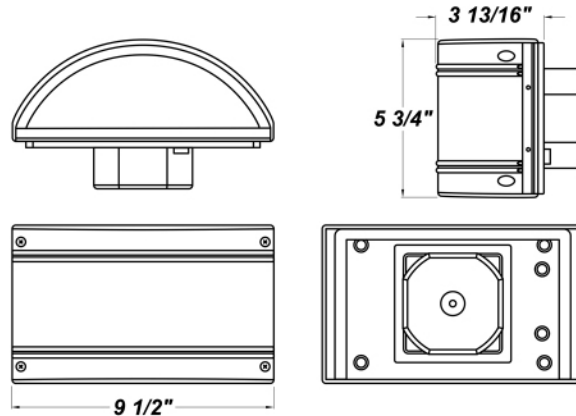

LINE DRAWING

LINE DRAWING NOT TO SCALE

FINISHES

Antique Copper

Antique Silver

Bronze Mist

Matte Silver

Sand

Swedish Steel

Textured Black

Textured Bronze

Textured White

For RAL Colors & Custom Match - Contact Teron Lighting Inc.