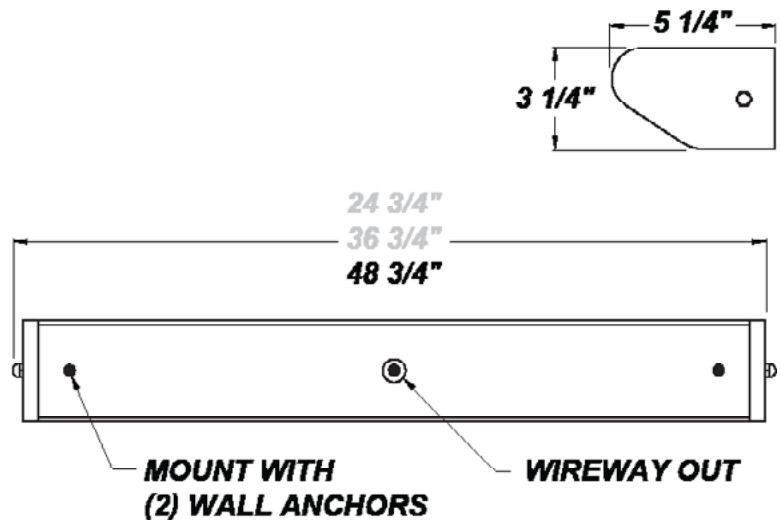

## FEATURES

- CSA Listed Damp Location For Surface Mount
- LED Light Fixture
- Mounts Directly to Surface w/ Two Wall Anchors (Not Included)
- Smooth White Acrylic Lens
- Steel End Caps w/ White Powder Coat Finish
- Steel Housing w/ White Powder Coat Finish
- Steel Mounting Pan w/ Hi-Reflectance White Powder Coat Finish

## LINE DRAWING

LINE DRAWING NOT TO SCALE