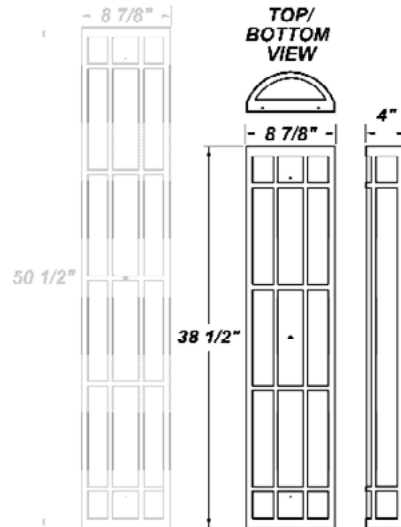

GUARDIAN W VHT MSI LED 38"

Architectural Outdoor

PROJECT:	
TYPE:	
PO#:	QTY:
COMMENTS:	

FEATURES

- 120V – 277V
- ADA Compliant
- Aluminum Reflector w/ Hi-Reflectance White Powder Coat Finish
- CSA Listed Wet Location Vertical Position Only
- CSA Listed Damp Location Horizontal Position
- Die Cast Aluminum End Caps w/ Matte Silver Polyester Powder Coat Finish
- Extruded Aluminum Housing w/ Matte Silver Polyester Powder Coat Finish
- Fixture Mounts Directly to Surface w/ Two Wall Anchors (Not Included)
- High Impact White Acrylic Diffuser (50% DR Acrylic)
- Internal Motion Sensor
- LED Light Fixture
- Over-Voltage and Over-Current
- Recessed Steel Screws

LINE DRAWING

LINE DRAWING NOT TO SCALE

FINISHES

Antique Copper

Antique Silver

Bronze Mist

Matte Silver

Sand

Swedish Steel

Textured Black

Textured Bronze

Textured White

For RAL Colors & Custom Match - Contact Teron Lighting Inc.