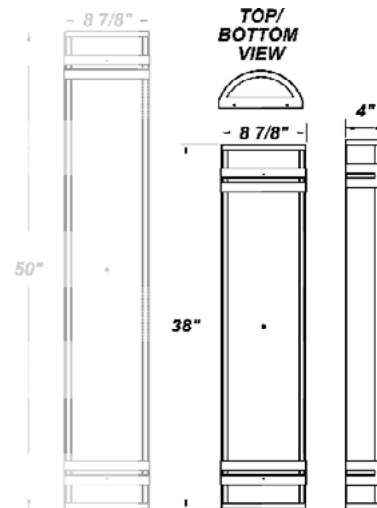

GUARDIAN W TWB MSI LED 38"

Architectural Outdoor

PROJECT:	
TYPE:	
PO#:	QTY:
COMMENTS:	

FEATURES

- 120V – 277V
- Aluminum Reflector w/ Hi-Reflectance White Powder Coat Finish
- CSA Listed Wet Location Vertical Position Only
- CSA Listed Damp Location Horizontal Position
- Die Cast Aluminum End Caps w/ Matte Silver Polyester Powder Coat Finish
- Extruded Aluminum Housing w/ Matte Silver Polyester Powder Coat Finish
- Fixture Mounts Directly to Surface w/ Two Wall Anchors (Not Included)
- High Impact White Acrylic Diffuser (50% DR Acrylic)
- Internal Motion Sensor
- LED Light Fixture
- Over-Voltage and Over-Current
- Recessed Steel Screws

LINE DRAWING

LINE DRAWING NOT TO SCALE

FINISHES

Antique Copper

Antique Silver

Bronze Mist

Matte Silver

Sand

Swedish Steel

Textured Black

Textured Bronze

Textured White

For RAL Colors & Custom Match - Contact Teron Lighting Inc.