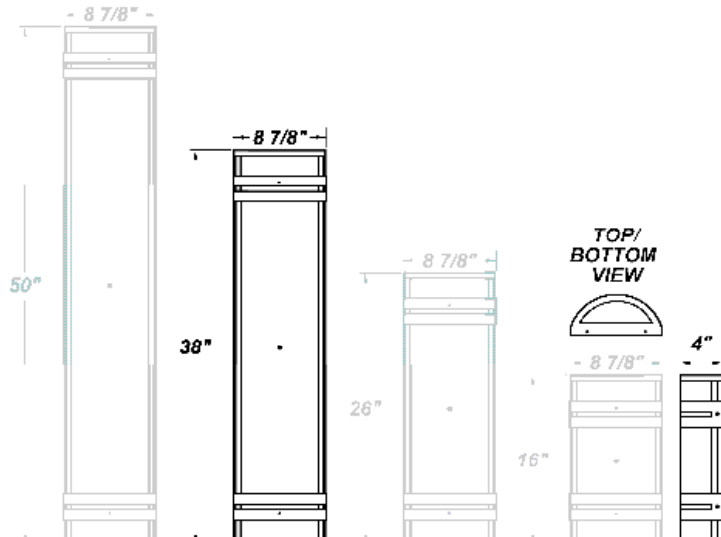

GUARDIAN W TWB LED 38"

Architectural Outdoor

PROJECT:	
TYPE:	
PO#:	QTY:
COMMENTS:	

FEATURES

- 120V - 277V, Plus 347V For Selected Wattages
- Aluminum Fascia w/ Matte Silver Polyester Powder Coat Finish
- Aluminum Reflector w/ Hi-Reflectance White Powder Coat Finish
- CSA Listed Wet Location Vertical Position Only
- CSA Listed Damp Location Horizontal Position
- Die Cast Aluminum End Caps w/ Matte Silver Polyester Powder Coat Finish
- Emergency Battery Available
- Extruded Aluminum Housing w/ Matte Silver Polyester Powder Coat Finish
- Fixture Mounts Directly to Surface w/ Two Wall Anchors (Not Included)
- High Impact White Acrylic Diffuser (50% DR Acrylic)
- LED Light Fixture
- Over-Voltage, Over-Current, and Short-Circuit Protection w/ Auto Recovery
- Recessed Steel Screws
- Surge Protector
- Vandal Resistant

LINE DRAWING

LINE DRAWING NOT TO SCALE