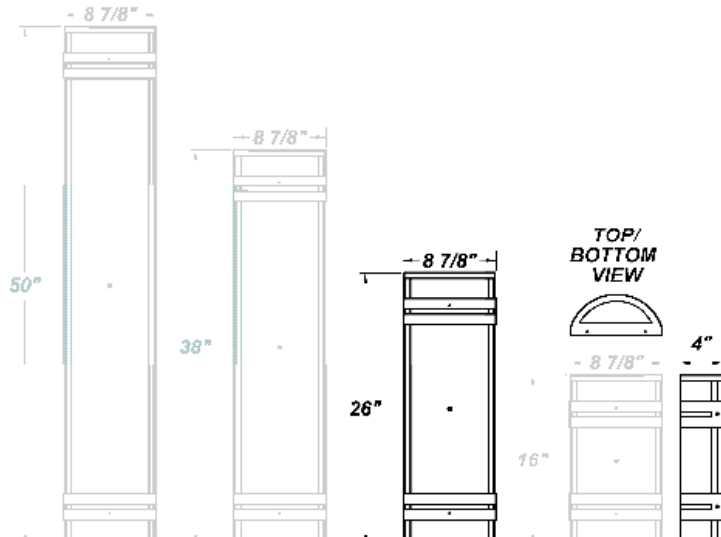

GUARDIAN W TWB LED 26"

Architectural Outdoor

PROJECT:	
TYPE:	
PO#:	QTY:
COMMENTS:	

FEATURES

- 120V - 277V, Plus 347V For Selected Wattages
- Aluminum Fascia w/ Matte Silver Polyester Powder Coat Finish
- Aluminum Reflector w/ Hi-Reflectance White Powder Coat Finish
- CSA Listed Wet Location Vertical Position Only
- CSA Listed Damp Location Horizontal Position
- Die Cast Aluminum End Caps w/ Matte Silver Polyester Powder Coat Finish
- Emergency Battery Available
- Extruded Aluminum Housing w/ Matte Silver Polyester Powder Coat Finish
- Fixture Mounts Directly to Surface w/ Two Wall Anchors (Not Included)
- High Impact White Acrylic Diffuser (50% DR Acrylic)
- LED Light Fixture
- Over-Voltage, Over-Current, and Short-Circuit Protection w/ Auto Recovery
- Recessed Steel Screws
- Surge Protector
- Vandal Resistant

LINE DRAWING

LINE DRAWING NOT TO SCALE