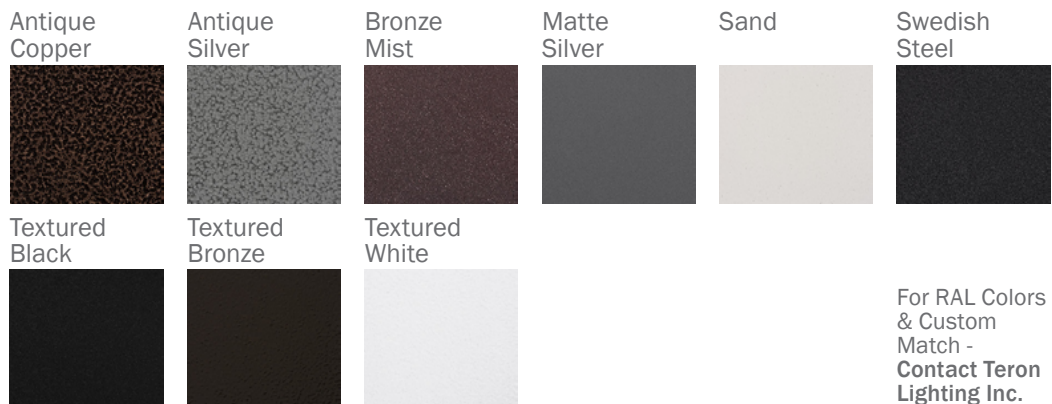

FINISHES

For RAL Colors & Custom Match - Contact Teron Lighting Inc.