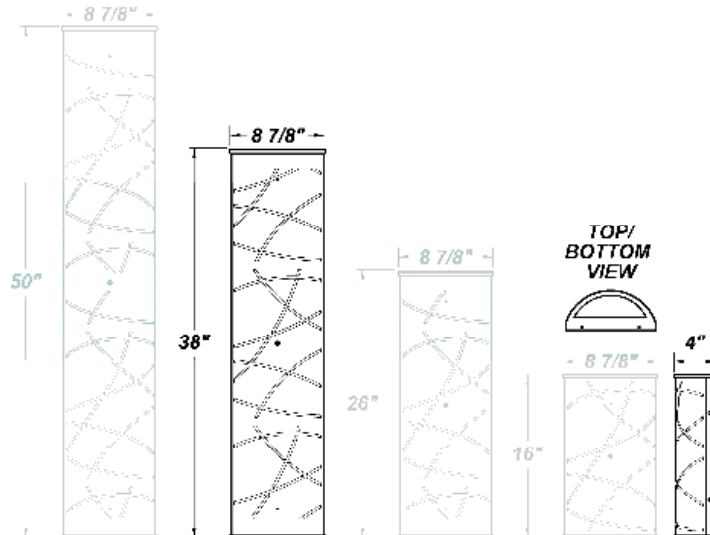

GUARDIAN W EVH LED 38"

Architectural Outdoor

PROJECT:	
TYPE:	
PO#:	QTY:
COMMENTS:	

FEATURES

- ADA Compliant
- Aluminum Fascia w/ Matte Silver Polyester Powder Coat Finish
- Aluminum Reflector w/ Hi-Reflectance White Powder Coat Finish
- CSA Listed Wet Location Vertical Position Only
- CSA Listed Damp Location Horizontal Position
- Die Cast Aluminum End Caps w/ Matte Silver Polyester Powder Coat Finish
- Emergency Battery Available
- Extruded Aluminum Housing w/ Matte Silver Polyester Powder Coat Finish
- Fixture Mounts Directly to Surface w/ Two Wall Anchors (Not Included)
- High Impact White Acrylic Diffuser (50% DR Acrylic)
- LED Light Fixture
- Recessed Steel Screws
- Surge Protector
- Vandal Resistant
- 120V - 277V

LINE DRAWING

LINE DRAWING NOT TO SCALE

FINISHES

For RAL Colors & Custom Match - Contact Teron Lighting Inc.

GUARDIAN W EVH LED 38"

Architectural Outdoor

Fixture Core

PROJECT:	
TYPE:	
PO#:	QTY:
COMMENTS:	