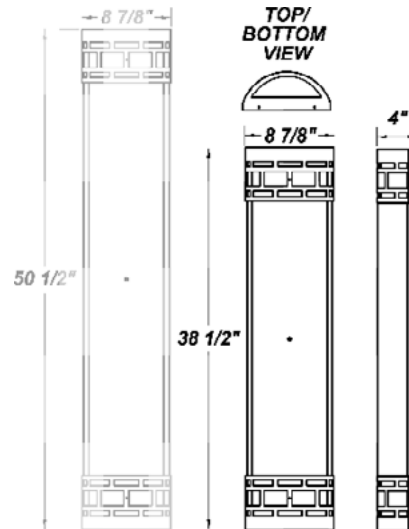

GUARDIAN W DMC MSI LED 38"

Architectural Outdoor

PROJECT:	
TYPE:	
PO#:	QTY:
COMMENTS:	

FEATURES

- 120V - 277V
- ADA Compliant
- Aluminum Reflector w/ Hi-Reflectance White Powder Coat Finish
- CSA Listed Wet Location Vertical Position Only
- CSA Listed Damp Location Horizontal Position
- Die Cast Aluminum End Caps w/ Matte Silver Polyester Powder Coat Finish
- Extruded Aluminum Housing w/ Matte Silver Polyester Powder Coat Finish
- Fixture Mounts Directly to Surface w/ Two Wall Anchors (Not Included)
- High Impact White Acrylic Diffuser (50% DR Acrylic)
- Internal Motion Sensor
- LED Light Fixture
- Over-Voltage and Over-Current
- Recessed Steel Screws

LINE DRAWING

LINE DRAWING NOT TO SCALE

FINISHES

Antique Copper

Antique Silver

Bronze Mist

Matte Silver

Sand

Swedish Steel

Textured Black

Textured Bronze

Textured White

For RAL Colors & Custom Match - Contact Teron Lighting Inc.