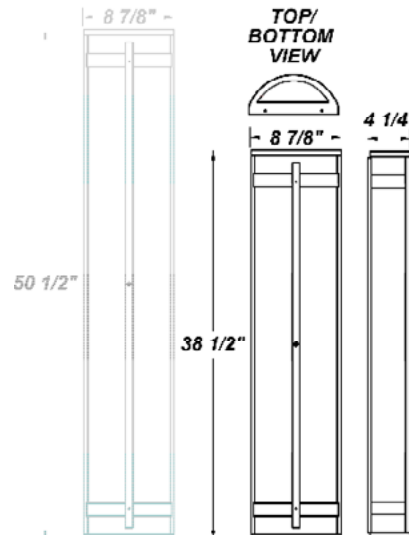

GUARDIAN W CNL MSI LED 38"

Architectural Outdoor

PROJECT:	
TYPE:	
PO#:	QTY:
COMMENTS:	

FEATURES

- 120V – 277V
- Aluminum Reflector w/ Hi-Reflectance White Powder Coat Finish
- CSA Listed Wet Location Vertical Position Only
- CSA Listed Damp Location Horizontal Position
- Die Cast Aluminum End Caps w/ Matte Silver Polyester Powder Coat Finish
- Extruded Aluminum Housing w/ Matte Silver Polyester Powder Coat Finish
- Fixture Mounts Directly to Surface w/ Two Wall Anchors (Not Included)
- High Impact White Acrylic Diffuser (50% DR Acrylic)
- Internal Motion Sensor
- LED Light Fixture
- Over-Voltage and Over-Current
- Recessed Steel Screws

LINE DRAWING

LINE DRAWING NOT TO SCALE

FINISHES

Antique Copper

Antique Silver

Bronze Mist

Matte Silver

Sand

Swedish Steel

Textured Black

Textured Bronze

Textured White

For RAL Colors & Custom Match - Contact Teron Lighting Inc.