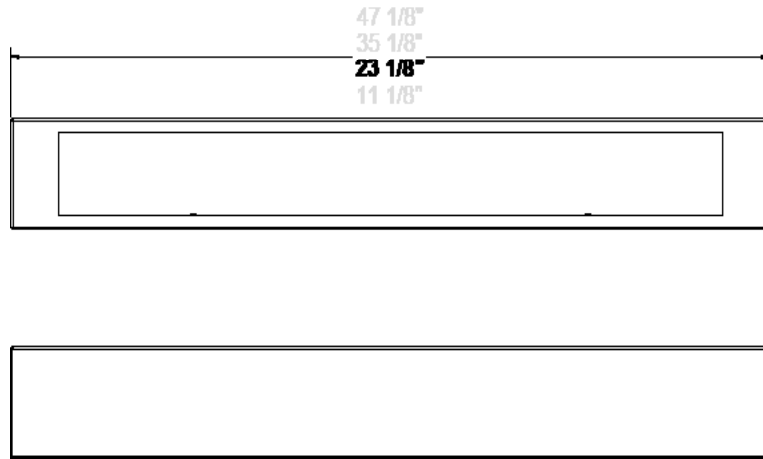

VICEROY W FLO LED 24"

Architectural Outdoor

PROJECT:	
TYPE:	
PO#:	QTY:
COMMENTS:	

FEATURES

- Front Light Output Only
- ADA Compliant
- Aluminum Fixture w/ Matte Silver Powder Coat Finish
- Aluminum Mounting Plate Mounts to Wall Surface (Centered Over Conduit)
- CSA Listed Wet Location For Wall Mount
- Dimmable @ 120-277V
- Estimated Lumen Depreciation (TM-21) 70% of Initial Lumens (L70) @ 90,000 Hours
- Integral Surge Protector
- LED Light Fixture
- Requires a 1/2" Watertight Conduit Connector (Not Included)
- White Acrylic Lens
- 0-10V Dimming

LINE DRAWING

LINE DRAWING NOT TO SCALE

FINISHES

Antique Copper	Antique Silver	Bronze Mist	Matte Silver	Sand	Swedish Steel
Textured Black	Textured Bronze	Textured White			

For RAL Colors & Custom Match - Contact Teron Lighting Inc.